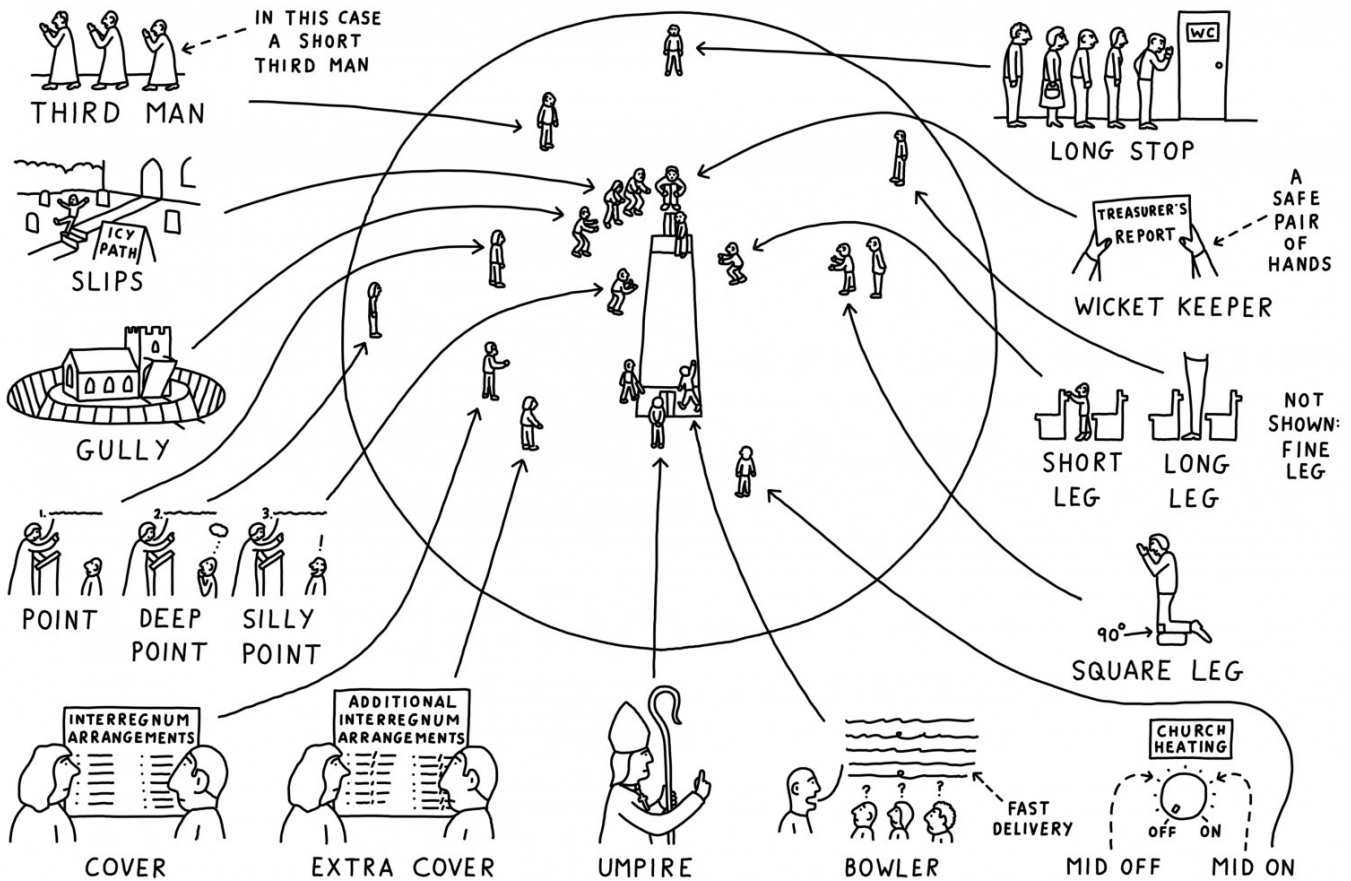

CRICKET

FIELDING POSITIONS, AND THEIR ECCLESIASTICAL EQUIVALENTS