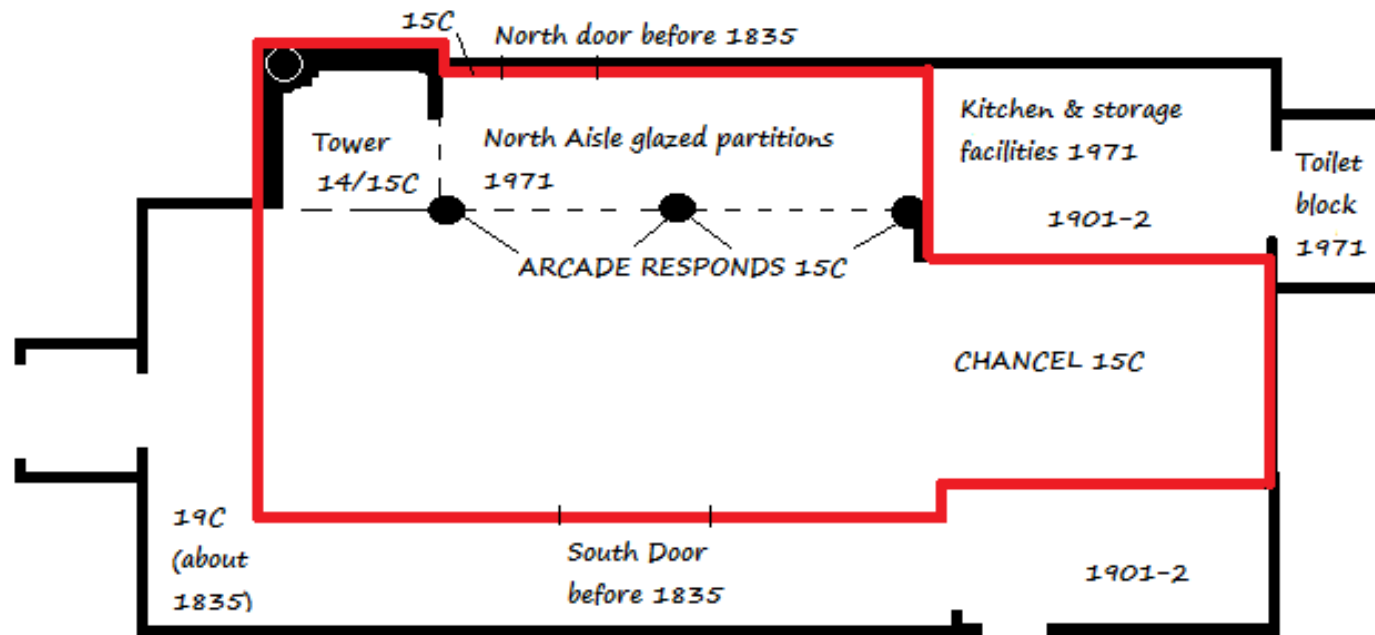

Hartshorne Parish Church

First church recorded	1291	Nave rebuilt for £1,400	1835
First Incumbent recorded	1303	First vestry provided	1855-6
First East Window recorded	15C	Lady Chapel and alterations to Chancel & Nave & new Vestry	1901-2
First clock recorded	1635	Kitchen area formed, Toilet block built and glazed partitions installed	1972
Seating	1590-1613	Bells restored & additional treble bell	1974
Tower altered	c1700		